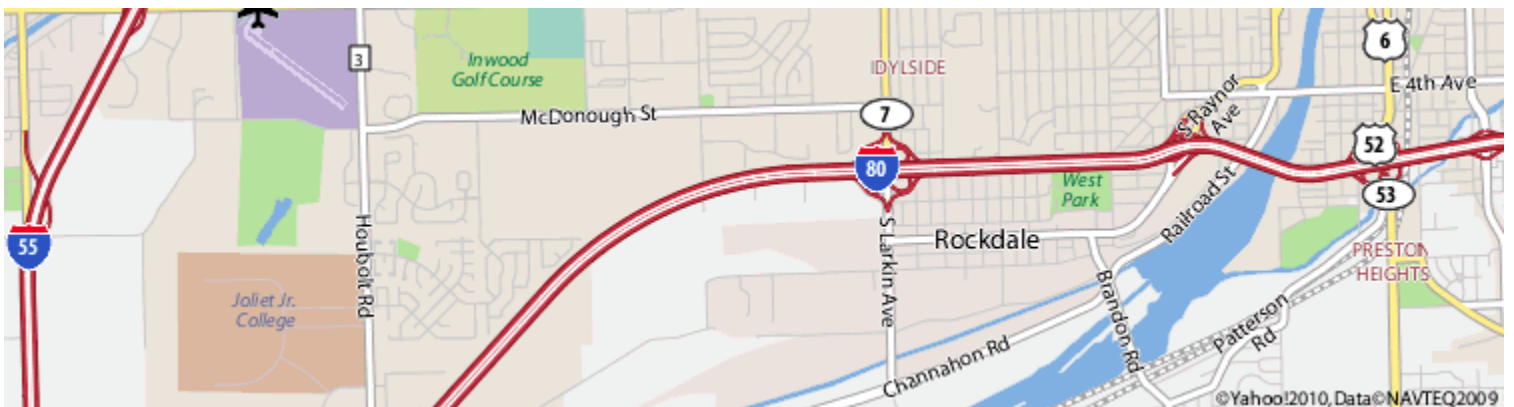

A Central Mass Home Warranty can help cover replacement or repairs of electrical, plumbing, HVAC systems and appliances.

MAP of : Rockdale Illinois 60436 IL

LARGE MAP (on the next page) of : Rockdale Illinois 60436 IL